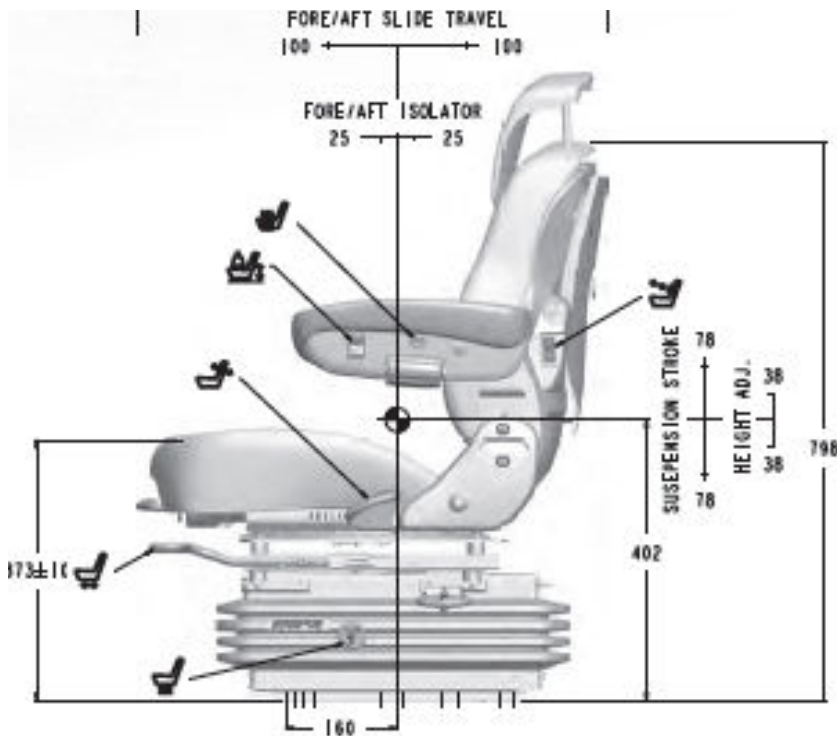

The Seat Shop

SOLUTIONS - SAFETY - SERVICE ■

SEARS D5565A SERIES AG SEAT

The D5565 seat is a Heavy Duty Air suspension seat perfect for medium to large Agricultural machinery.

Supplied with multi-fit adapter plates this seat suits a wide variety of makes and models specifically suited to the 100HP-150HP range.

GET IN TOUCH

1300 064 456 | admin@theseatshop.com.au | www.theseatshop.com.au

FEATURES

- Heavy Duty 12V Air Suspension
- Low Backrest with Recline Adjustment
- Replaceable Fabriform comfort cushions
- Manual adjustment 50-180KG Weight Rating
- Standard with Armrests with tilt up adjustment
- Standard with 24 Degree Left and Right Swivel
- Optional Seat Belts
- Slide travel 200mm
- Adjustable Shock Absorber
- Integrated Adjustable Upper Backrest
- Electric Lumbar Adjustment
- ARPS Auto Ride Position Sensor

TECHNICAL SPECS & DIMENSIONS

GET IN TOUCH