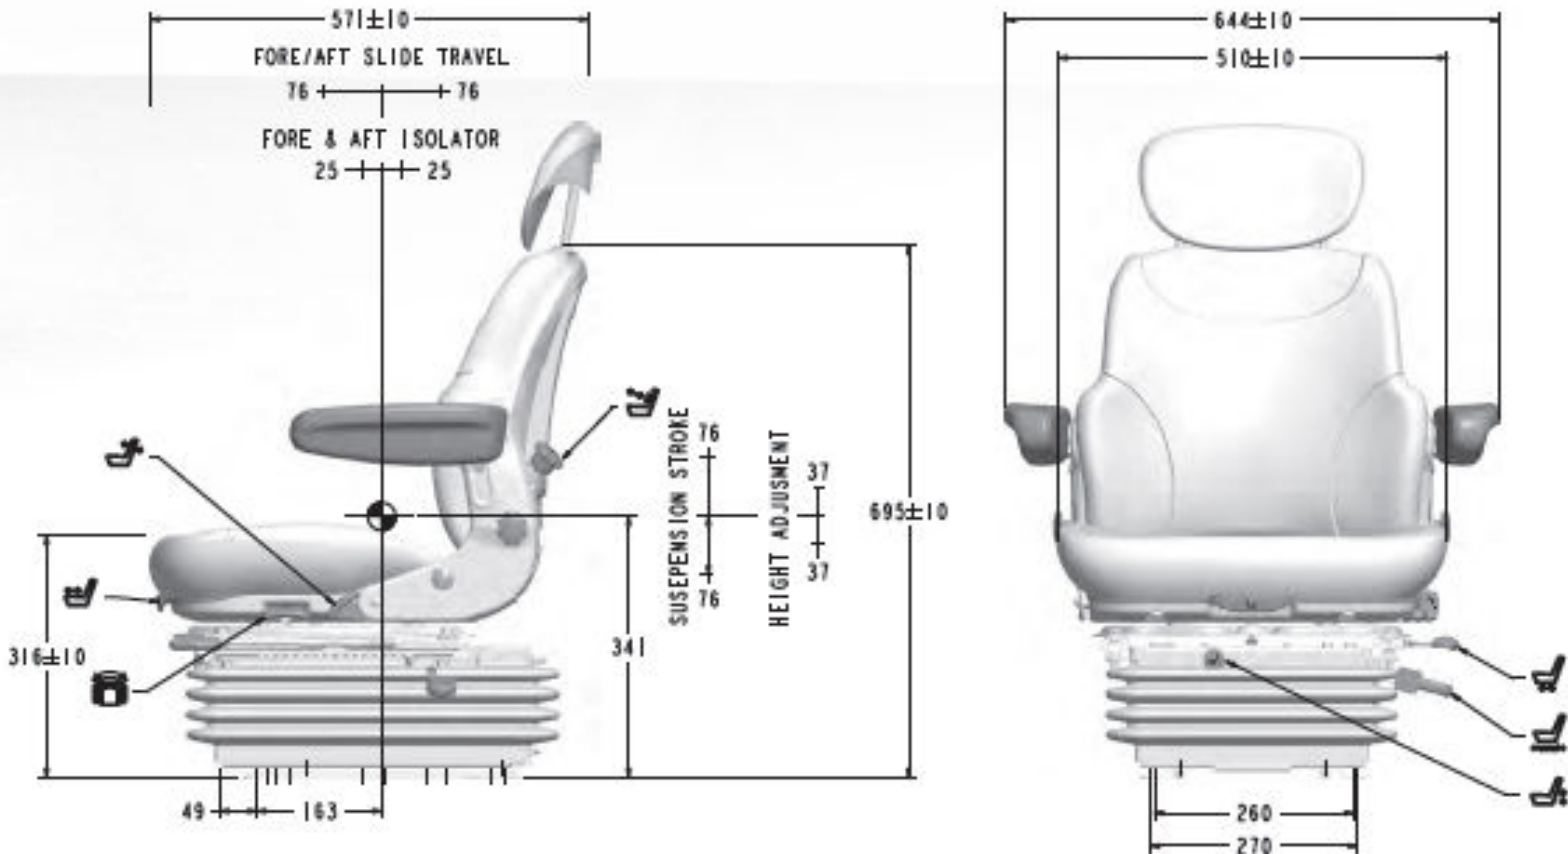

FEATURES

- Low Profile 12 Volt Air Suspension
- Replaceable double depth Fabriform comfort cushions
- Seat Cushion Length Adjustment - 35mm
- Back angle fully adjustable
- Manual adjustment for 45-175KG Weight Rating
- Standard Armrests with tilt up adjustment
- Standard with Fore-Aft Horizontal Isolator
- Standard with Operator presence switch
- Standard with 20 Degree Left & Right Swiveling
- Slide travel 152mm
- Optional Seat Belt
- Vibration performance to ISO 7096
- Mechanical Lumbar Adjustment

TECHNICAL SPECS & DIMENSIONS

GET IN TOUCH

1300 064 456 | admin@theseatshop.com.au | www.theseatshop.com.au