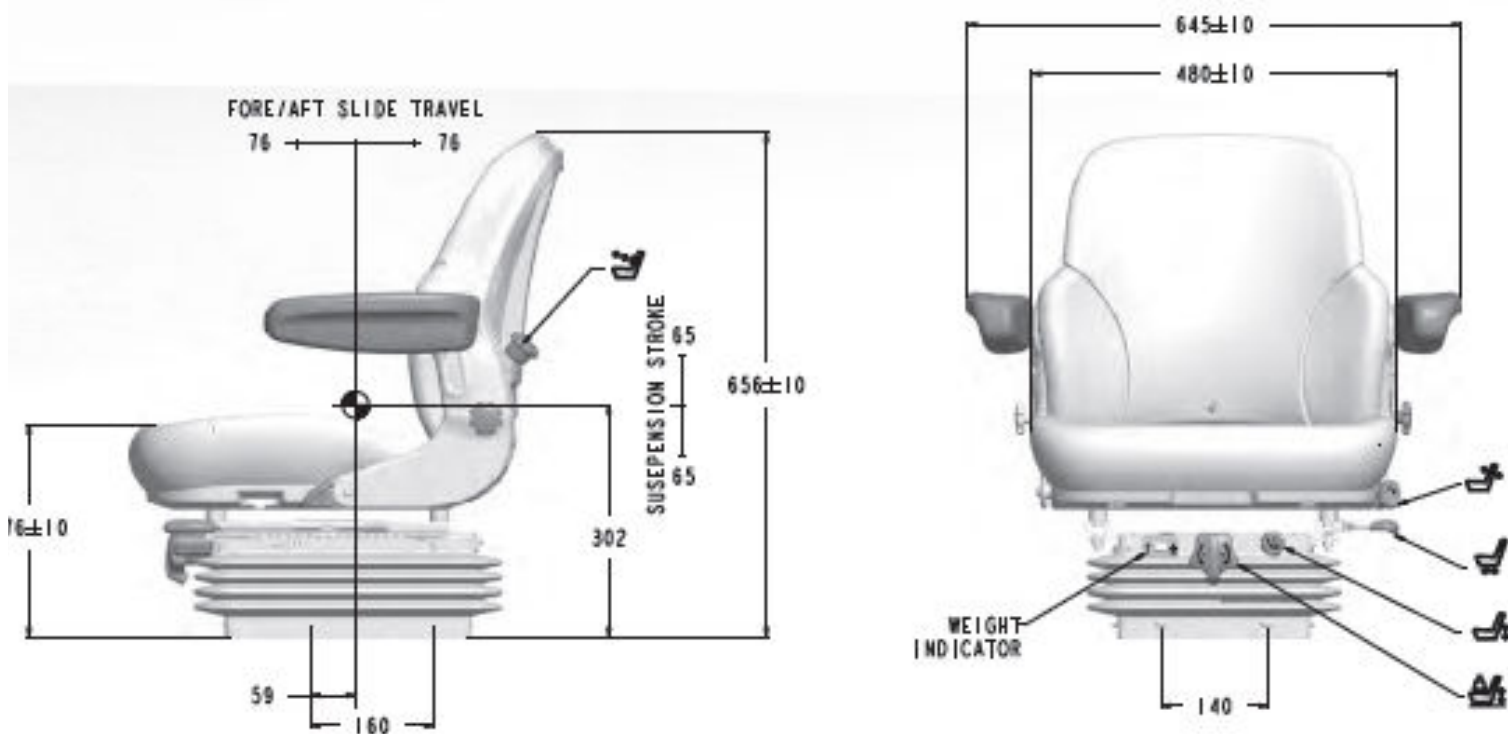

Available in both Velour Cloth and Black PVC Trim

GET IN TOUCH

1300 064 456 | admin@theseatshop.com.au | www.theseatshop.com.au

FEATURES

- Replaceable double depth Fabriform comfort cushions
- Height adjustment 60mm
- Back angle fully adjustable
- Correct weight adjustment indicator
- Variable Upstop, allows separate height settings
- Fixed Shock Absorber
- Manual adjustment 50-130kg
- Standard Armrests with tilt up adjustment
- Slide travel 152mm
- Moulded suspension cover
- Optional Head Rest
- Optional Operator presence switch
- Adjustable Lumbar Support
- Optional Seat Belt
- Vibration performance to ISO 7096

TECHNICAL SPECS & DIMENSIONS

GET IN TOUCH