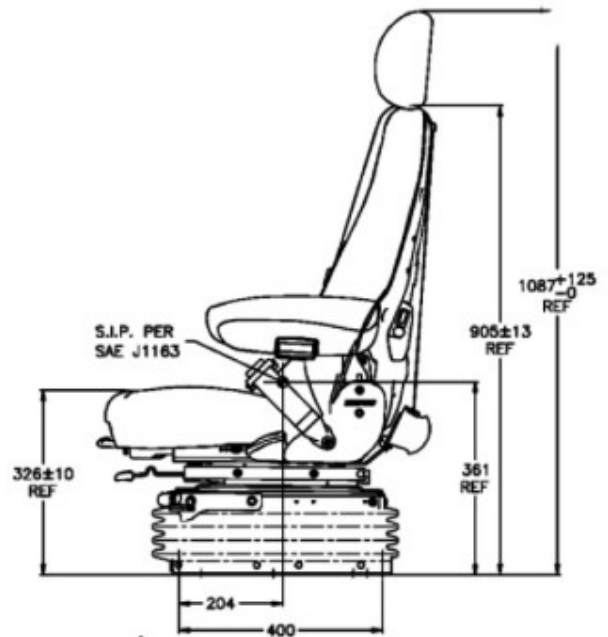

TheSeatShop

SOLUTIONS - SAFETY - SERVICE

SEARS Australia D8589 Komatsu Seat

HD1500 HM300 HM400 930E DASH 8 FITMENTS

Wide Severe duty Toggle Link low frequency air suspension, adjustable damper and Airide high volume air spring. 220KG weight rated suspension assembly available in 24 volt compressor or straight air feed configurations.

FEATURES

- Replaceable double depth comfort cushions
- Headrest with 3 position angle adjustment
- 65 degree back angle adjustment
- 76mm seat height adjustment
- Seat cushion tilt and slide adjustment
- 80mm suspension stroke
- Adjustable Lumbar support