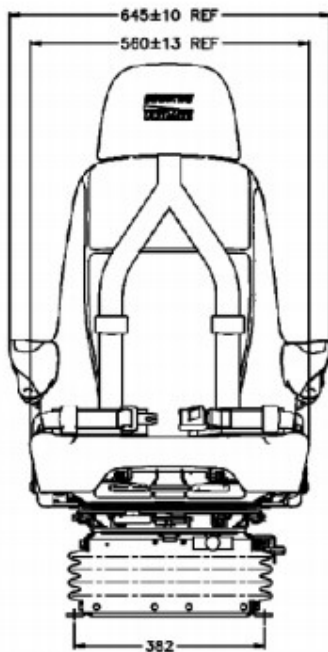

TheSeatShop

SOLUTIONS - SAFETY - SERVICE

SEARS Australia D8589 Komatsu Seat

HD1500 HM300 HM400 930E DASH 8 FITMENTS

Wide Severe duty Toggle Link low frequency air suspension, adjustable damper and Airide high volume air spring. 220KG weight rated suspension assembly available in 24 volt compressor or straight air feed configurations.

FEATURES

- Replaceable double depth comfort cushions
- Headrest with 3 position angle adjustment
- 65 degree back angle adjustment
- 76mm seat height adjustment
- Seat cushion tilt and slide adjustment
- 80mm suspension stroke
- Adjustable Lumbar support