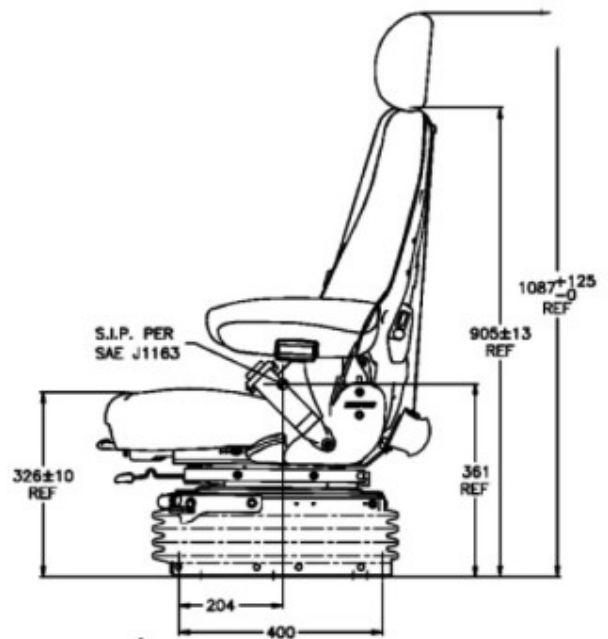

TheSeatShop

SOLUTIONS - SAFETY - SERVICE

SEARS Australia D8589 Komatsu Seat

HD1500 HM300 HM400 930E DASH 8 FITMENTS

Wide Severe duty Toggle Link low frequency air suspension, adjustable damper and Airide high volume air spring. 220KG weight rated suspension assembly available in 24 volt compressor or straight air feed configurations.

FEATURES

- Replaceable double depth comfort cushions
- Headrest with 3 position angle adjustment
- 65 degree back angle adjustment
- 76mm seat height adjustment
- Seat cushion tilt and slide adjustment
- 80mm suspension stroke
- Adjustable Lumbar support