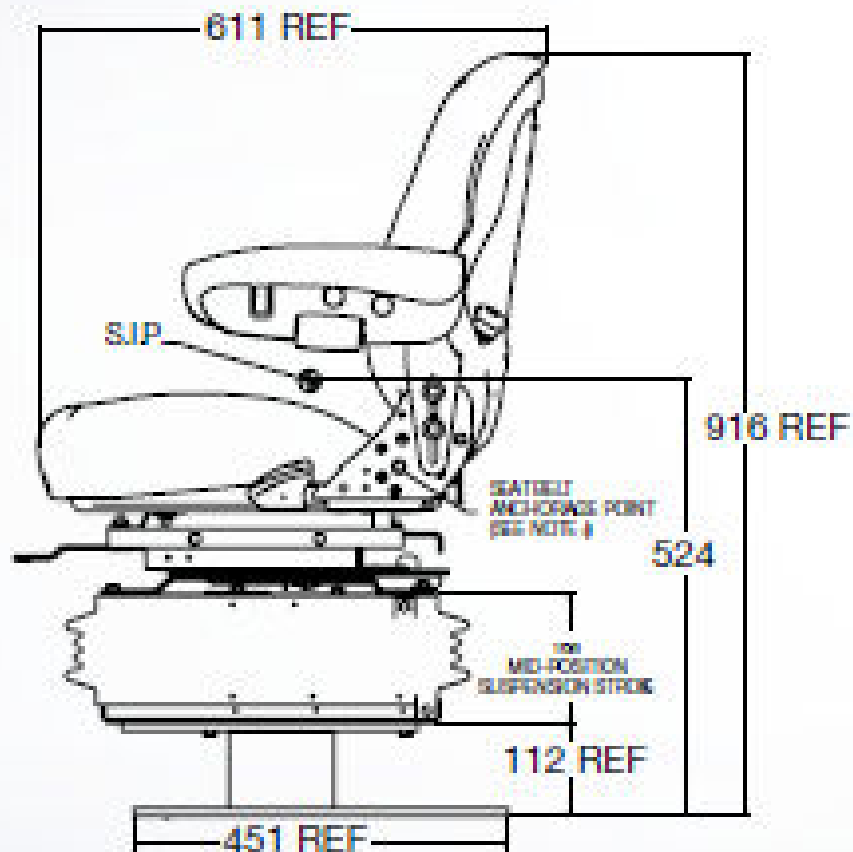

The Seat Shop

SOLUTIONS - SAFETY - SERVICE ■

SEARS 3009 SERIES MECHANICAL BACKHOE SEAT

SEARS
SEATING

This is the worlds number 1 backhoe loader seat range with large mechanical suspension, it is engineered with a contoured metal seat, back pans, ergonomic contoured comfort cushions and a recliner. It's designed specifically for use in a backhoe loader.

GET IN TOUCH

1300 064 456 | admin@theseatshop.com.au | www.theseatshop.com.au

FEATURES

- Heavy Duty Mechanical Suspension
- Reclining Backrest
- 180 Degree Swivel
- Manual adjustment 45-130G Weight Rating
- Standard with L&R Adjustable Arm Rests
- OPTIONAL Seat Belt
- OPTIONAL OPS Switch
- Available in PVC & Fabric Trim Material
- Please Note Pedestal Not Included

TECHNICAL SPECS & DIMENSIONS

GET IN TOUCH