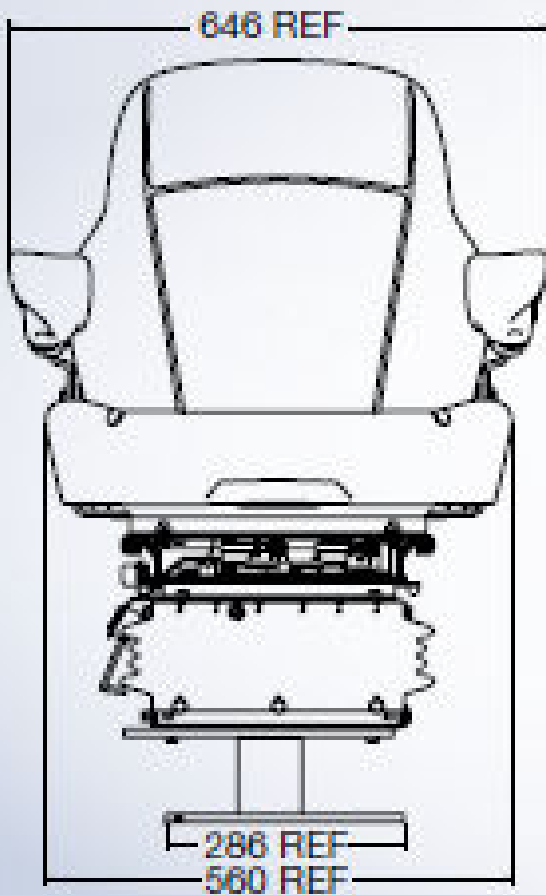

The Seat Shop

SOLUTIONS - SAFETY - SERVICE ■

SEARS 3009 SERIES MECHANICAL BACKHOE SEAT

SEARS
SEATING

This is the worlds number 1 backhoe loader seat range with large mechanical suspension, it is engineered with a contoured metal seat, back pans, ergonomic contoured comfort cushions and a recliner. It's designed specifically for use in a backhoe loader.

GET IN TOUCH

1300 064 456 | admin@theseatshop.com.au | www.theseatshop.com.au

FEATURES

- Heavy Duty Mechanical Suspension
- Reclining Backrest
- 180 Degree Swivel
- Manual adjustment 45-130G Weight Rating
- Standard with L&R Adjustable Arm Rests
- OPTIONAL Seat Belt
- OPTIONAL OPS Switch
- Available in PVC & Fabric Trim Material
- Please Note Pedestal Not Included

TECHNICAL SPECS & DIMENSIONS

GET IN TOUCH